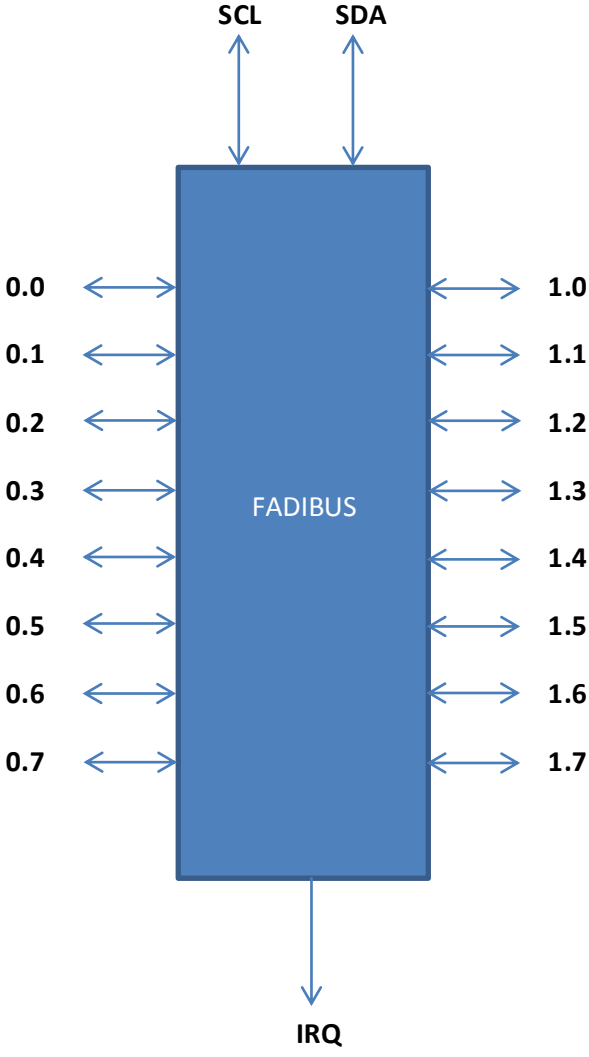

FUNCTIONAL BLOCK CARD FADIBUS

Port 0 and 1 have 8 bits each.
Have a break out of any change to configured as online entry.